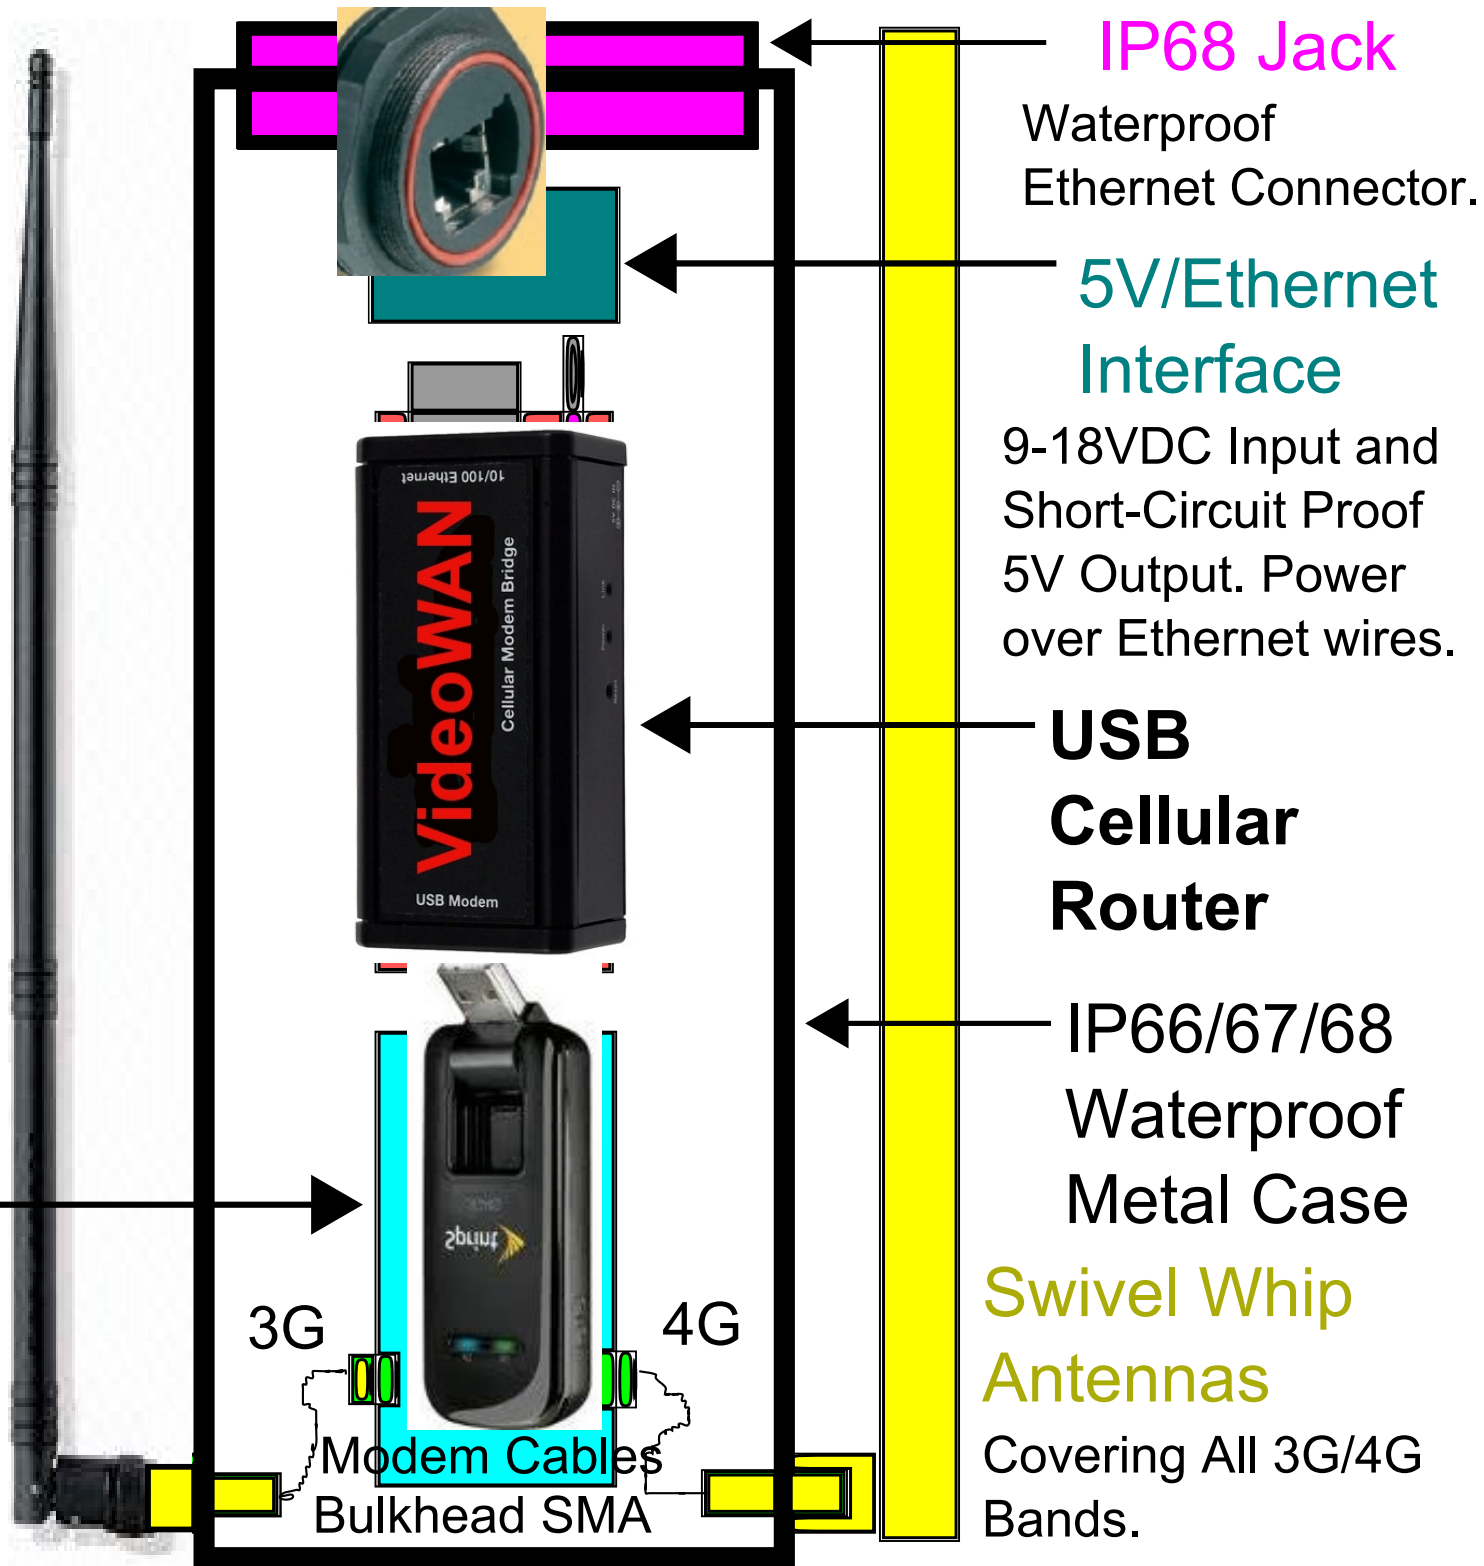

# Video WAN

**VideoWAN**  
**IP66/67/68**  
**Waterproof**  
**USB Cellular**  
**Router/Modem**  
**Integration**

Plug in LAN for  
Instant Outdoor  
Internet

**USB Cellular**  
**Modem**

Any USB Cellular  
Modem from Any  
Cellular Carrier

**IP68 Jack**

Waterproof  
Ethernet Connector.

**5V/Ethernet**  
**Interface**

9-18VDC Input and  
Short-Circuit Proof  
5V Output. Power  
over Ethernet wires.

**USB**  
**Cellular**  
**Router**

**IP66/67/68**  
**Waterproof**  
**Metal Case**

**Swivel Whip**  
**Antennas**

Covering All 3G/4G  
Bands.

3G

4G

Modem Cables  
Bulkhead SMA